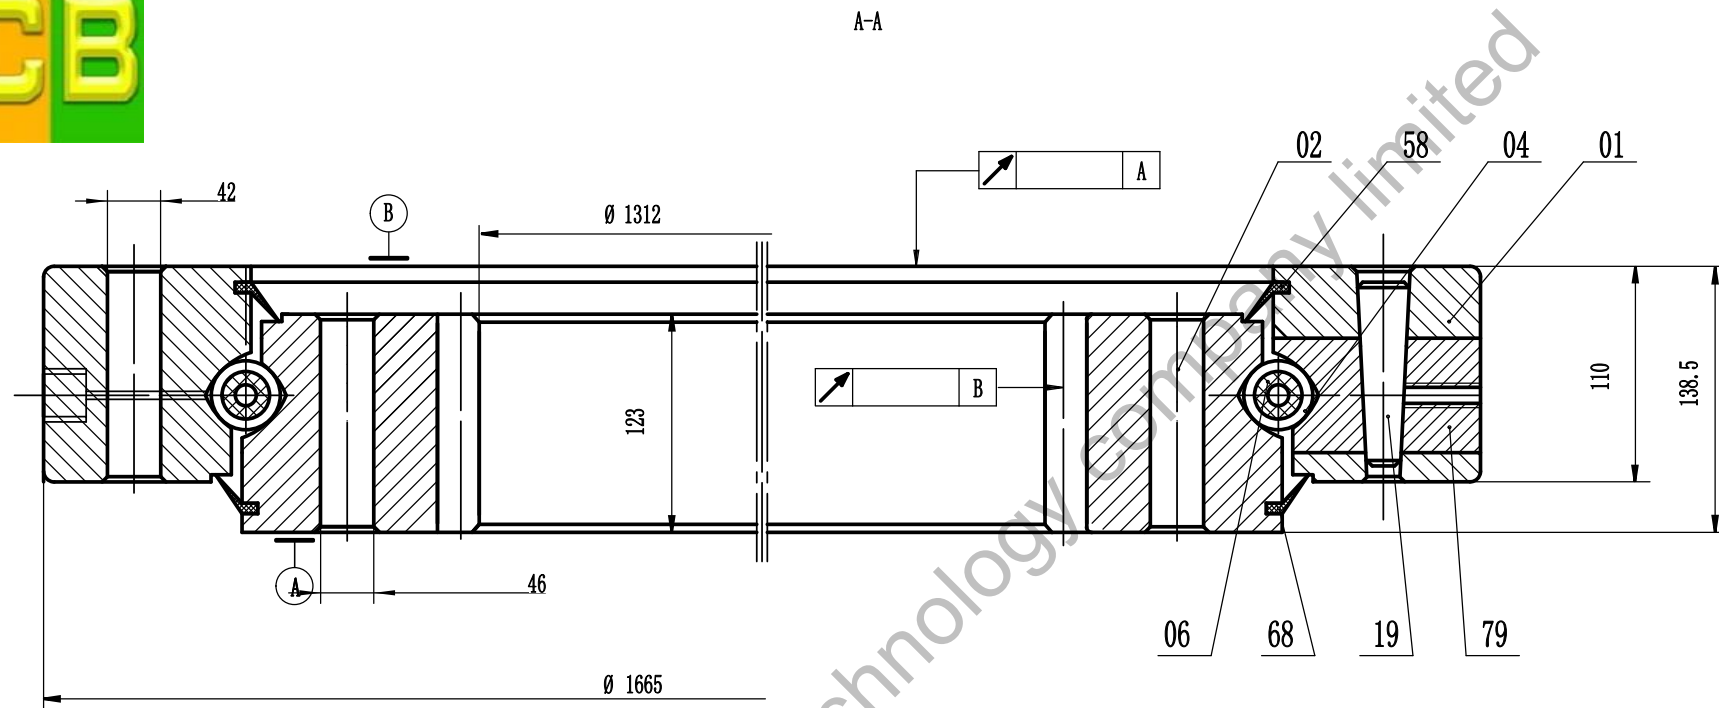

# JCB

**Remark:**

1. Luoyang JCB Bearing Technology Co., Ltd is a design and manufacture Inc, we manufactured slewing bearing for all kinds of various brand excavator, specialize in industry of manufacturing slewing bearing for excavator more than 30 years.
2. This drawing is reference for user, if you need formal drawing, please contact with us to obtain the official drawing.

**Contact information**

Company Address : No.3 Lianmeng road, Luoyang, Henan, China.  
 Postal code : 471003  
 Phone : 0086-379-68611678 Fax : 0086-379-68611679  
 Skype: jcb-bearing@hotmail.com  
 E-mail: sales@jcb-bearing.com  
 Reserved E-mail: sales@slewingbearingforexcavator.com  
 Website: www.jcb-bearing.com  
 www.slewingbearingforexcavator.com

slewing bearing for caterpillar excavator	CAT330CL	
		Weight(kg)
	Luoyang JCB Bearing Technology Co., Ltd	